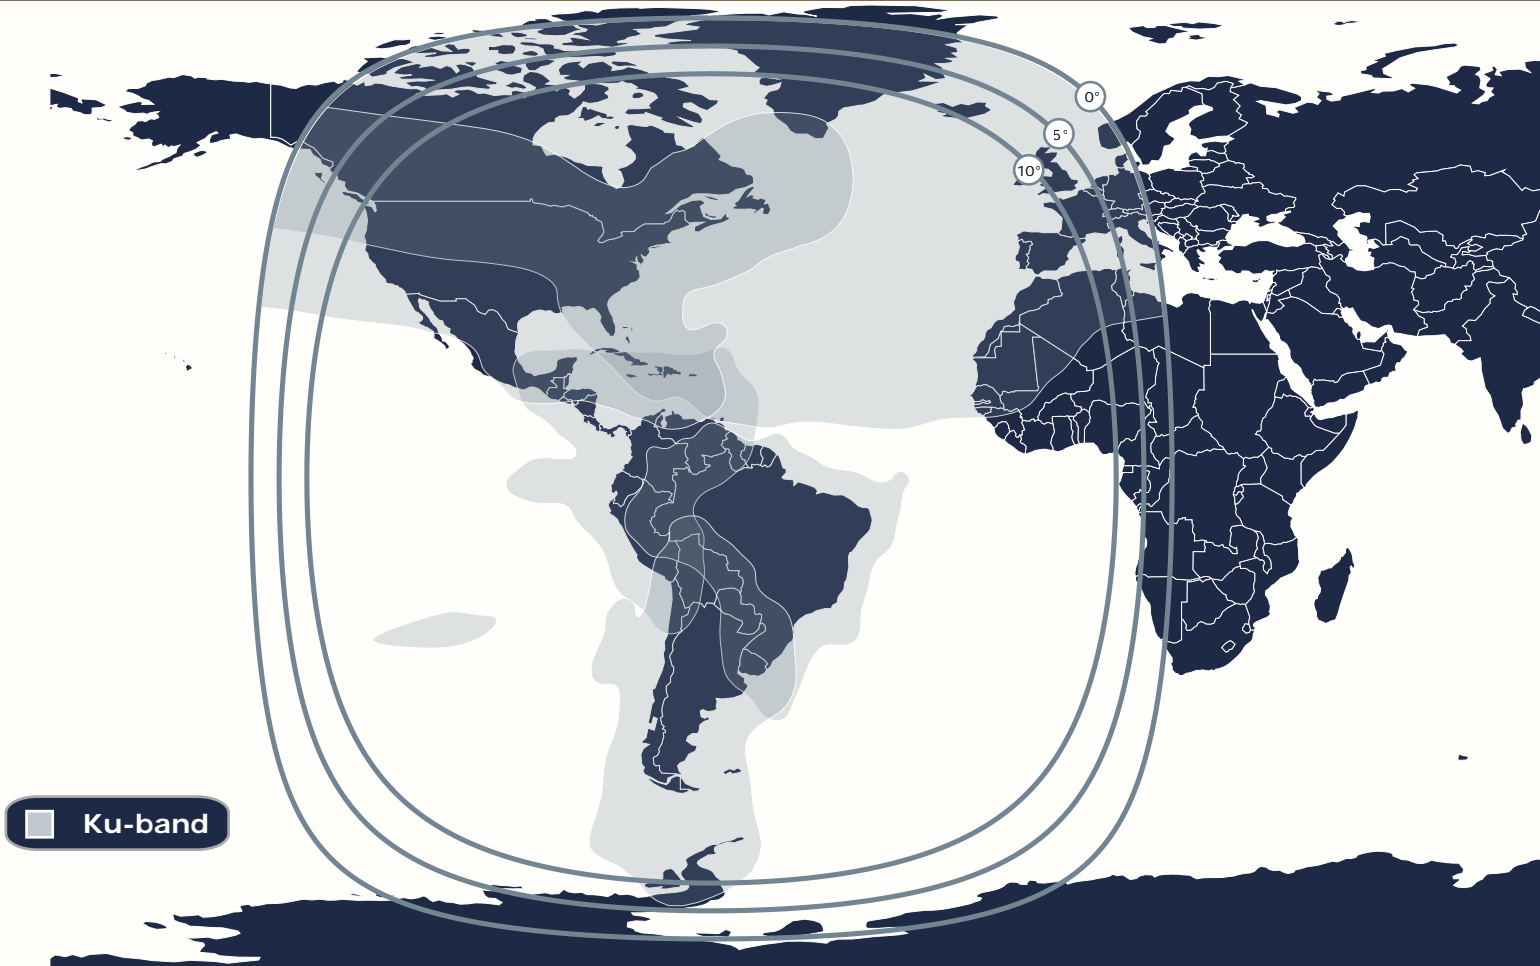

Telstar 14R

Broad Ku-band coverage to serve growing markets in the Americas and over the Atlantic

- Three high powered Ku- beams serve growing demand over key regions of South America:
 - Brazil
 - Southern Cone
 - Andean
- Unsurpassed maritime and aero coverage across the Atlantic with a single beam that extends from North America and the Caribbean to Europe and Africa
- High powered CONUS beam provides extensive coverage of the Caribbean, Gulf of Mexico and U.S. Coastal waters

Key Facts

SATELLITE MANUFACTURER
SSL

TRANSPONDERS
(36 MHz equivalent)
58 Ku-band

IN SERVICE DATE
July 2011

TELESATTM